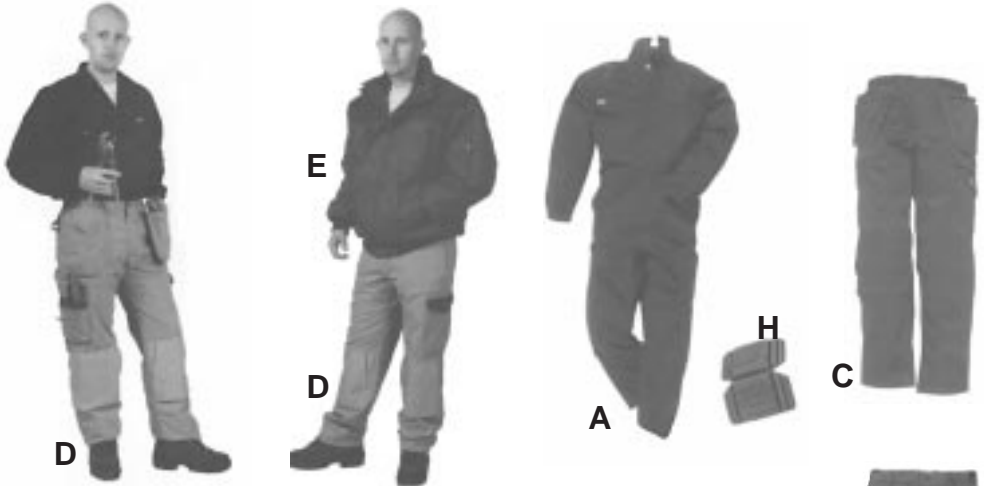

JOBMAN WORKWEAR

Premium quality collection of workwear from Jobman.

A. Contractors Boilersuit	£35.90
B. Baseline Trousers	£40.90
C. Beaver Nylon Trousers	£59.90
D. Fitters Trousers	£59.90
E. Pile Jacket	£59.90
F. Winter Jacket	£106.90
G. Arctic Jacket	£106.90
H. Knee Pads	£8.90