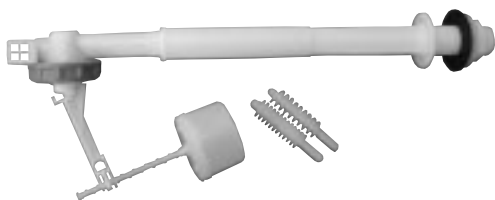

LJ Fixings and Fasteners

Tel: 028 3832 8212 Fax: 028 3832 1833

PLUMBING ACCESSORIES

Ball valve	PT1	HP	1/2	£3.20
		LP	1/2	£6.60
	PT2	HP	1/2	£4.10
		LP	1/2	£6.80

Poly Float 4"	£0.90
---------------	-------

Flexible tap connectors

15 x 1/2 x 300	£2.20
15 x 3/4 x 300	£3.60
22 x 3/4 x 300	£3.90
22 x 3/4 x 500	£6.10
10 x 15 x 300 (mono block)	£7.20
12 x 15 x 300 (mono block)	£8.20
15 x 1/2 x 300 (with drain)	£6.20

Bottom Entry	£19.90
Side Entry	£12.50

Inlet hoses in blue or red	1.5m	£2.90
	2.5m	£4.20

Drain hoses	1.5m	£4.30
	2.5m	£6.30

Coupling	£0.58
90o Elbow	£0.58
Tee Connector	£0.58
Tank Connector	£0.58
Bent Tank Connector	£0.58
Flanged Back Nut	£0.58
3mt white overflow pipe 3/4	£0.58